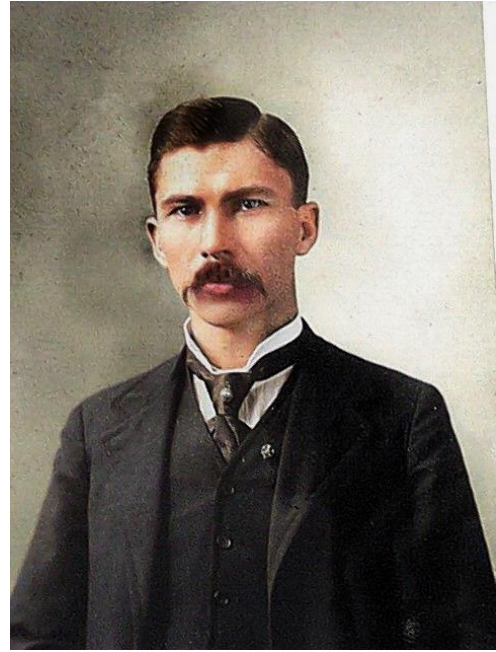

<b>Before</b>	<b>After</b>
<p data-bbox="253 583 732 615">Reuben Wilson shooting a bow he made</p> 	
<p data-bbox="310 1220 675 1276">Tom Wilson, Reuben's brother, was also a bowmaker</p> 	

Fred Washington at an event in Dewey, OK, 1932

Leonard Thompson, Jim Rementer, Charley Dean, Margarite Thompson, Louise Dean, Nora Dean

Charley and Nora Dean with Osages, Ed Redeagle, Sr. and his wife

Richard Calmet Adams, a Lenape and an attorney

Louise Dean and Betty Skye in 1954.  
(Copied from newspaper article so the  
colorized version is not as good)

**DELAWARE TRIBAL PRINCESS**—Betty Skye, right, daughter of Mr. and Mrs. Marian West of Dewey, was chosen princess of the Delaware tribe at the second annual Lenape Club pow-wow Saturday night at Dewey. Louise Dean, left, was runner-up. 6/14/1954