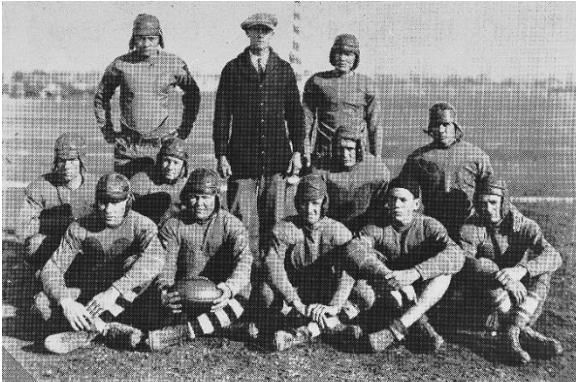

Leonard Thompson, Jim Rementer, Charley Dean, Margarite Thompson, Louise Dean, Nora Dean

Charley and Nora Dean with Osages, Ed Redeagle, Sr. and his wife

Richard Calmet Adams, a Lenape and an attorney

Louise Dean and Betty Skye in 1954.  
(Copied from newspaper article so the  
colorized version is not as good)

Dewey, OK, football team 1923  
 (Also copied from newspaper article so  
 the colorized version is not as good)

**BULL DOGGERS** 1923 style show a marked improvement in football gear through the years but the same winning tradition for Dewey. This team is composed of, from left front row, Cloyd Brace, Clark Moore, Glen Case, Melvin Lemmons and Johnny Royal. Second row, Bill Nichols, Warren McClintock, Ernest Hollopeter and Clyde Hare. Standing, Lewis Bullett, Coach Hamilton and Dennis Hutchinson. Photo was loaned by Bus Williams.

**BULL DOGGERS** 1923 style show a marked improvement in football gear through the years but the same winning tradition for Dewey. This team is composed of, from left front row, Cloyd Brace, Clark Moore, Glen Case, Melvin Lemmons and Johnny Royal. Second row, Bill Nichols, Warren McClintock, Ernest Hollopeter and Clyde Hare. Standing, Lewis Bullett, Coach Hamilton and Dennis Hutchinson. Photo was loaned by Bus Williams.