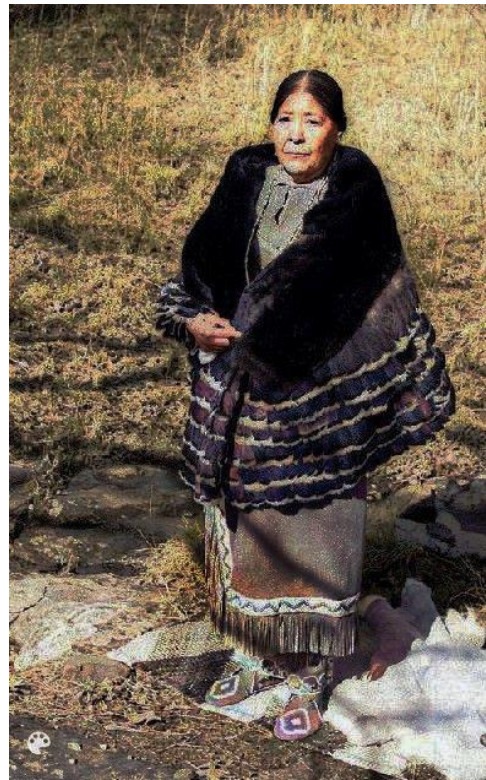

Nora Dean wearing a cape made of bearskin and turkey feathers.