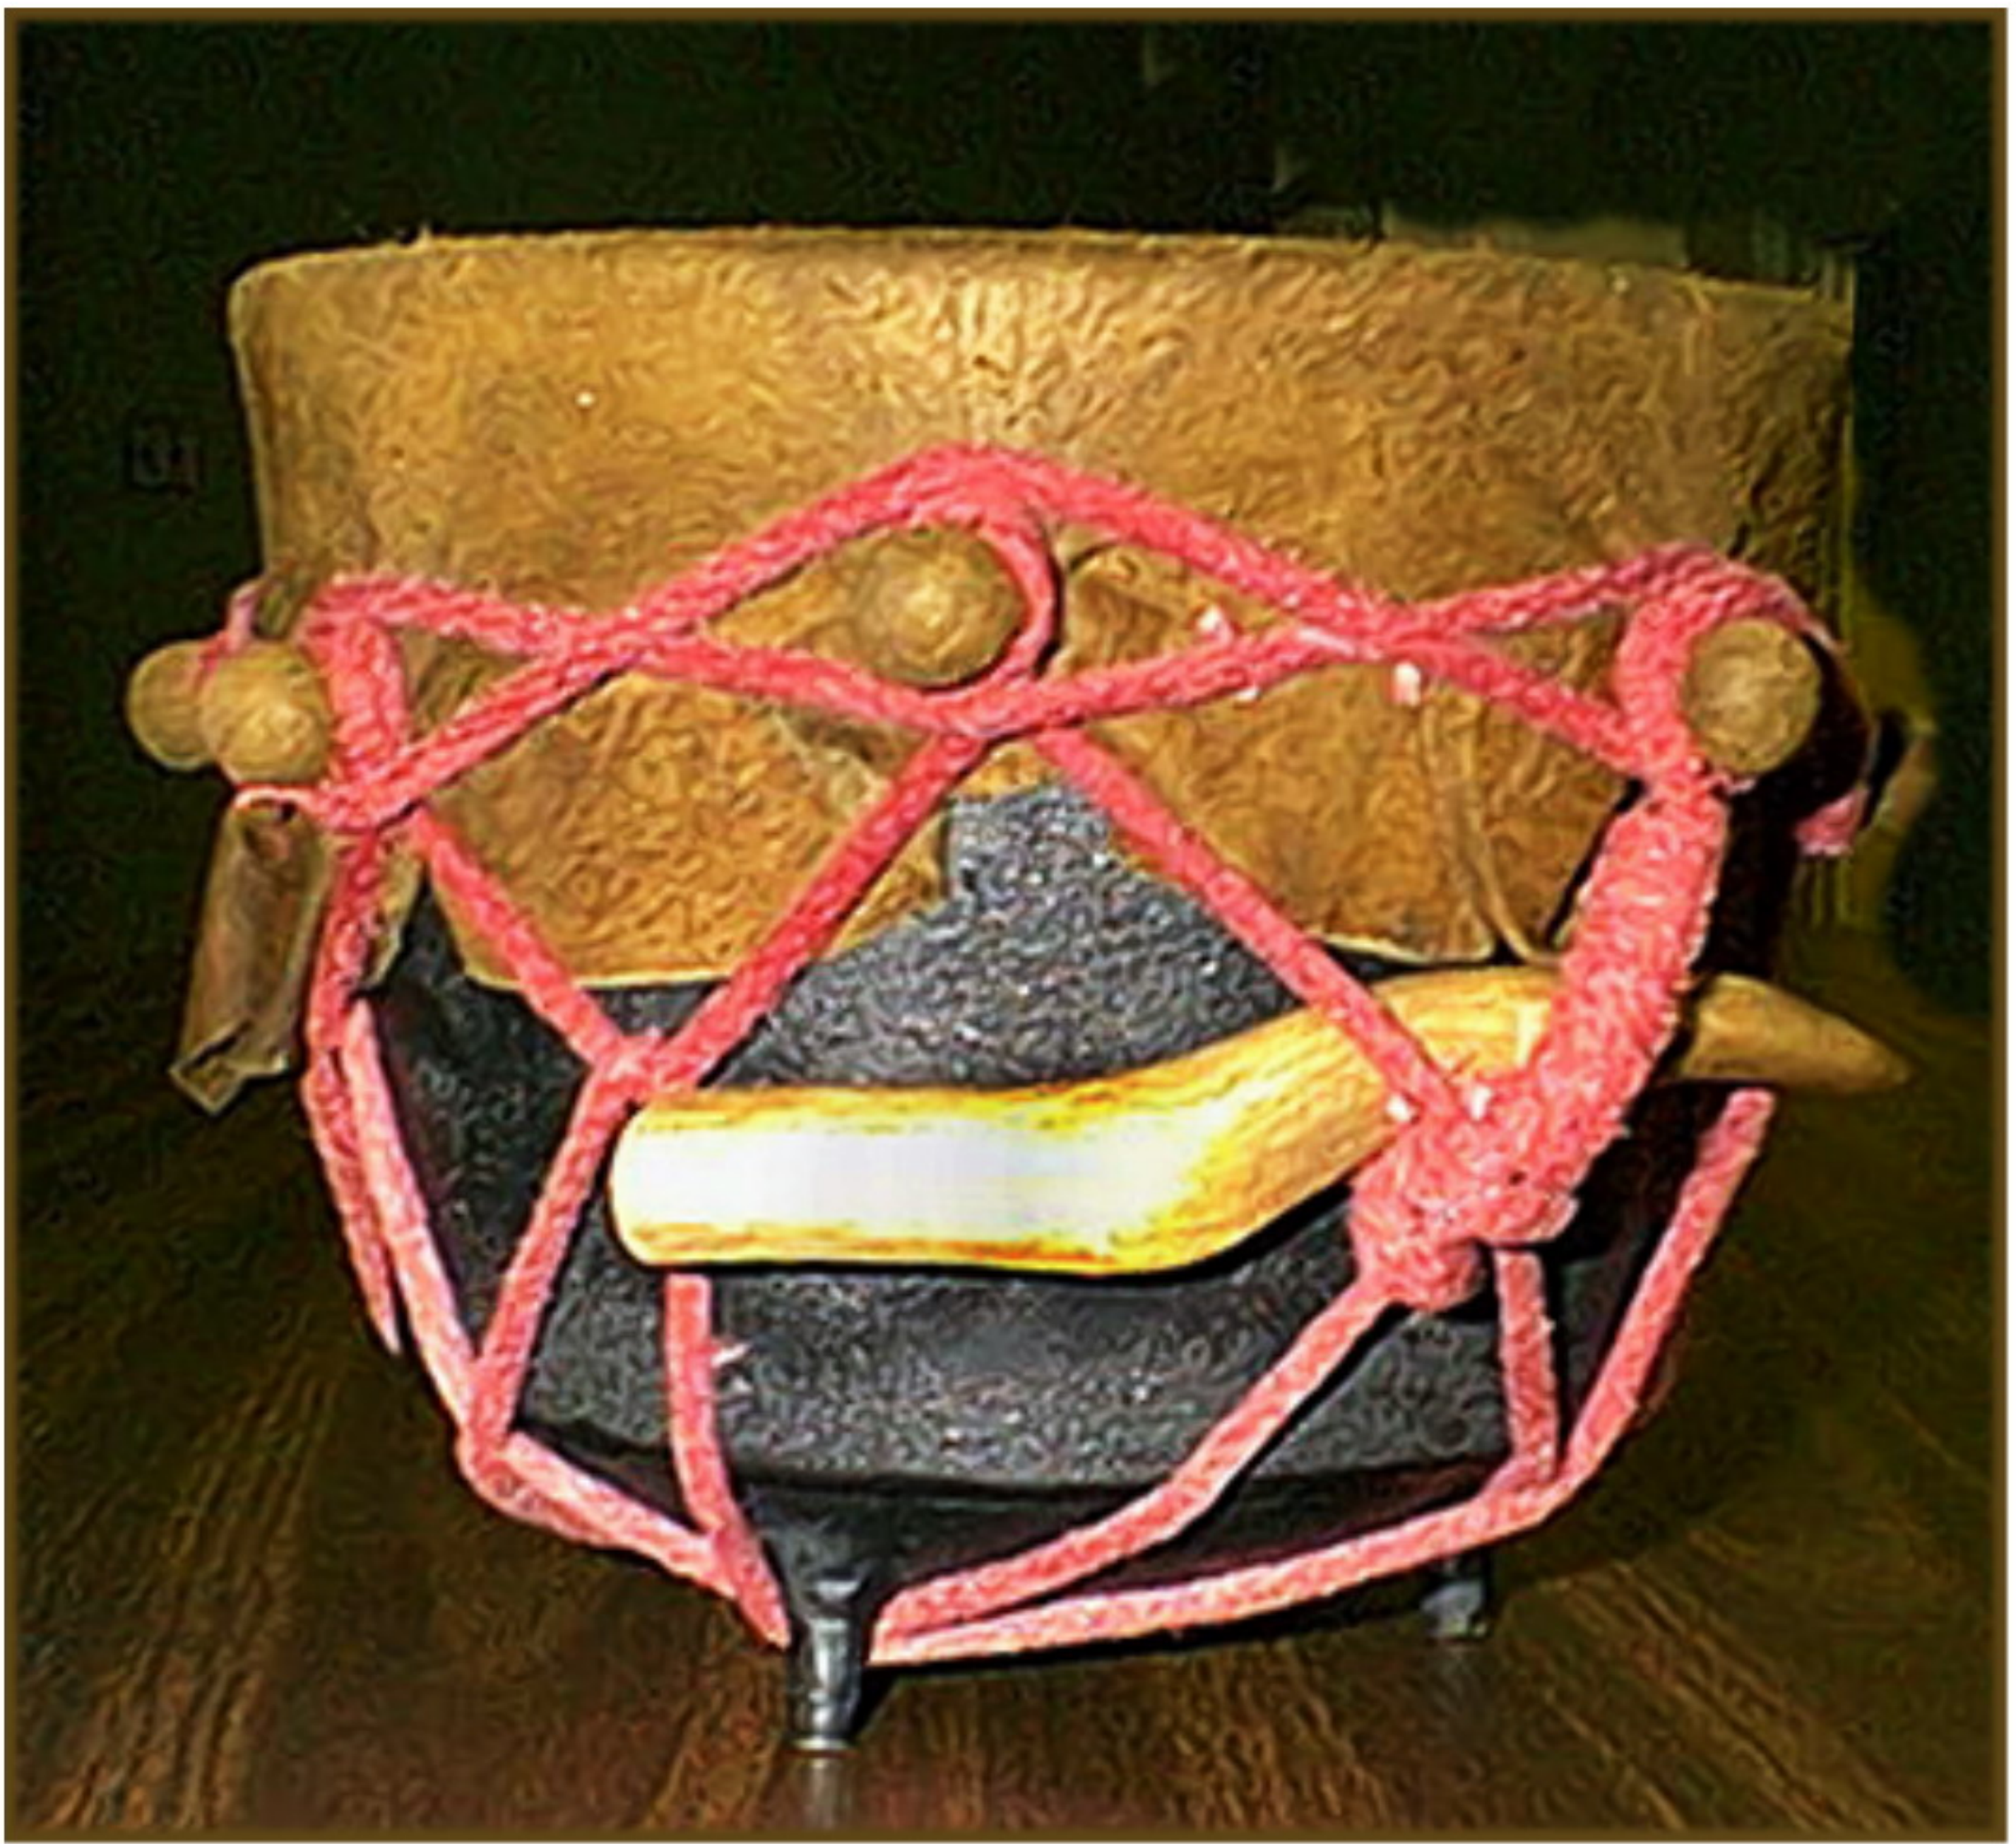

Puhënikàn - Drum

This is a water drum

It is a deerhide stretched over a cast iron kettle

March 2022

Sun	Mon	Tue	Wed	Thu	Fri	Sat
		1	2	3	4	5
6	7	8	9	10	11	12
13	14	15	16	17	18	19
20	21	22	23	24	25	26
27	28	29	30	31		