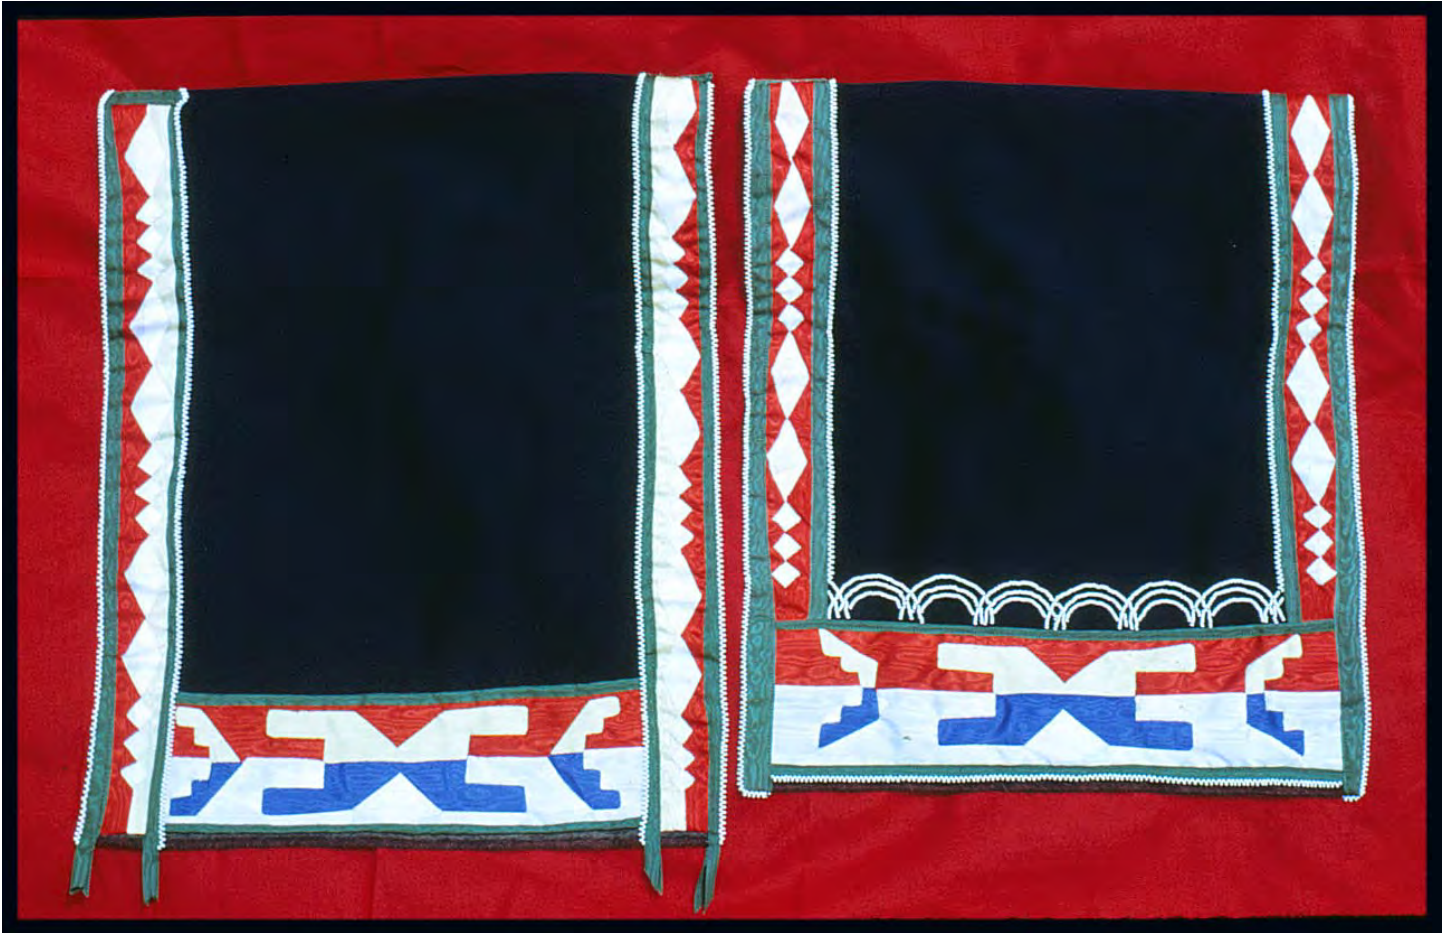

Delaware Man's Dance Aprons (Breechcloth)

by Nora Thompson Dean

1967

February 2015

Sun	Mon	Tue	Wed	Thu	Fri	Sat
1	2	3	4	5	6	7
8	9	10	11	12	13	14
15	16	17	18	19	20	21
22	23	24	25	26	27	28

April 2015

Sun	Mon	Tue	Wed	Thu	Fri	Sat
			1	2	3	4
5	6	7	8	9	10	11
12	13	14	15	16	17	18
19	20	21	22	23	24	25
26	27	28	29	30		

March 2015

Sunday	Monday	Tuesday	Wednesday	Thursday	Friday	Saturday
1	2	3	4	5	6	7
8	9	10	11	12	13	14
15	16	17	18	19	20	21
22	23	24	25	26	27	28
29	30	31